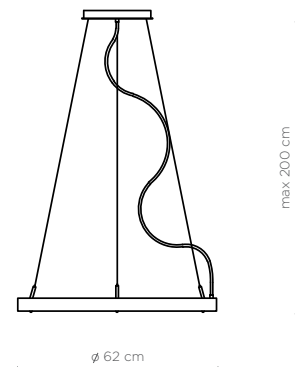

UNITED ALABASTER

SINCE 1969

RING

DESIGN JOAN CASANYES

RING

Suspension lighting

The metals are painted with anthracite gray textures.

The roof bases are D.22 cm diameter, to be placed with LEDS feeder.

White round hose cable.

RING 62

LED Lineal 25W 4000 K
Driver 35 W 230-24V

RING 76

LED Lineal 30W 4000K
Driver 60W 230-24V

RING 100

LED Lineal 40W 4000K
Driver 60W 230-24V

Structure

■ Anthracite gray

■ White Gelsa

Ø 22 cm

Ø 62 cm