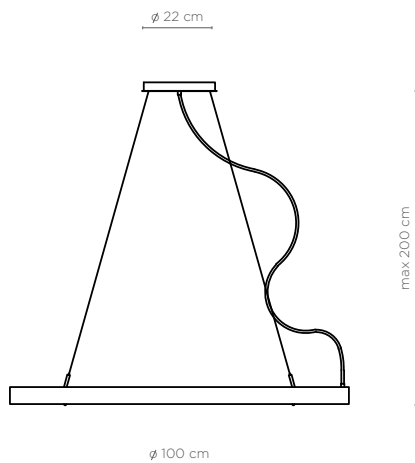

RING

Suspension lighting

The metals are painted with anthracite gray textures.

The roof bases are D.22 cm diameter, to be placed with LEDS feeder.

White round hose cable.