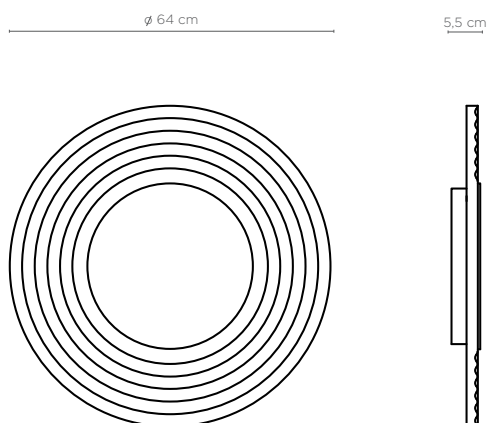

MIRROR DISC 48 A-10-9578

Linear LED with aluminum support 10w 3000K.
Driver 25w, 230-24v

MIRROR DISC 64 A-10-9555

Linear LED with aluminum support 15w 3000K.
Driver 25w, 230-24v

MIRROR DISC 80 80 A-10 up to 9570

Linear LED with aluminum support 20w 3000K.
Driver 35w, 230-24v

Structure

-  Matt white metal
-  White Gelsa

MIRROR DISC

www.unitedalabaster.com