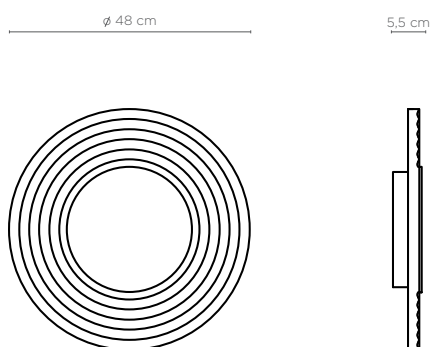

MIRROR DISC 48 A-10-9578

Linear LED with aluminum support 10w 3000K.
Driver 25w, 230-24v

MIRROR DISC 64 A-10-9555

Linear LED with aluminum support 15w 3000K.
Driver 25w, 230-24v

MIRROR DISC 80 80 A-10 up to 9570

Linear LED with aluminum support 20w 3000K.
Driver 35w, 230-24v

Structure

-  Matt white metal
-  White Gelsa

MIRROR DISC

www.unitedalabaster.com