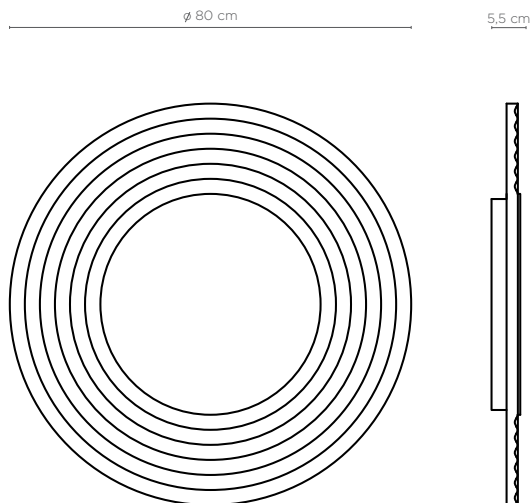

UNITED ALABASTER

SINCE 1969

MIRROR DISC

DESIGN JOAN CASANYES

MIRROR DISC

Wall sconces

Structure in matt white metal. White Gelsa alabaster diffuser.

Silver mirror or black marble Marquina.

MIRROR DISC 48 A-10-9578

Linear LED with aluminum support 10w 3000K.
Driver 25w, 230-24v

MIRROR DISC 64 A-10-9555

Linear LED with aluminum support 15w 3000K.
Driver 25w, 230-24v

MIRROR DISC 80 80 A-10 up to 9570

Linear LED with aluminum support 20w 3000K.
Driver 35w, 230-24v

Structure

-  Matt white metal
-  White Gelsa

MIRROR DISC

www.unitedalabaster.com