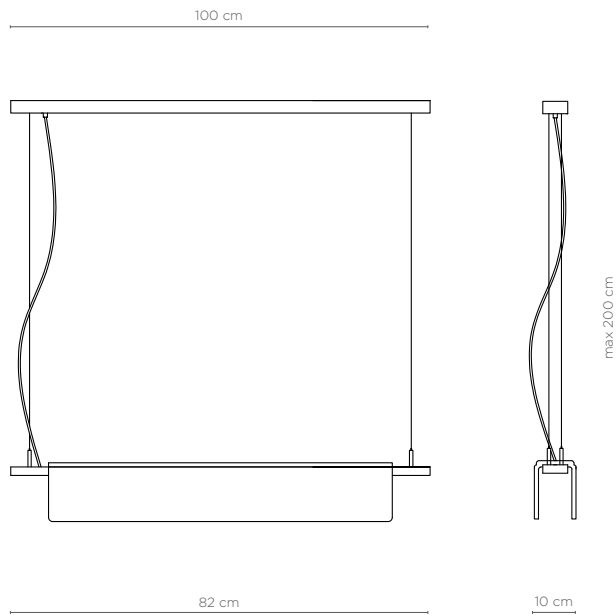

UNITED ALABASTER

SINCE 1969

**LOFT**

DESIGN JOAN CASANYES

**LOFT 20-8780**

Suspension lighting

Suspension lighting in chrome metal and white Gelsa alabaster. Anchorage elements and cables adjustable in height, made of stainless steel.

Rectangular ceiling canopy, in satin white.

Linear LED with extruded aluminum profile and diffuser, 15w, 3000K / 4000K  
1.050Lm

Driver 30w, 230-24v

**Structure**

- Metal
- White Gelsa