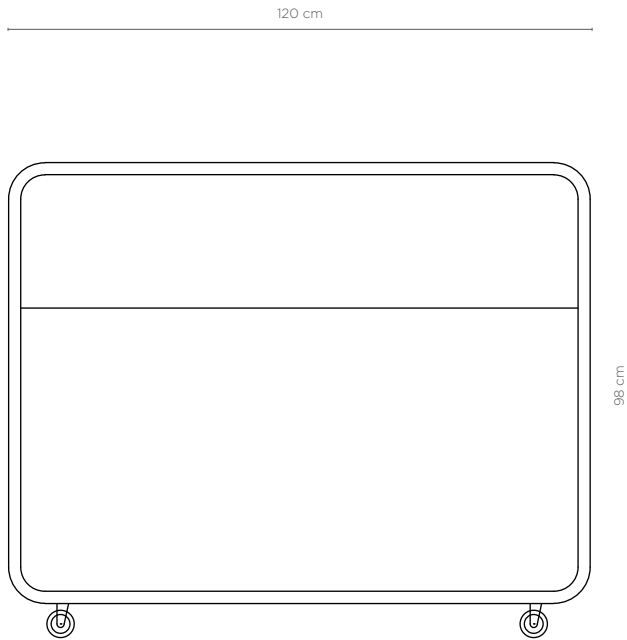

## CURVED LINE RD-4500W

Reception desk

Stainless steel base with self-braking wheels. Alabaster structure Gelsa white and methacrylate nuanced shelving.

**NEW:** If you need you can customize the desk for more brand essence.

Linear LED with aluminum profile 25w.  
Driver 60w, 230v-24v

### Structure

White Gelsa

36 cm