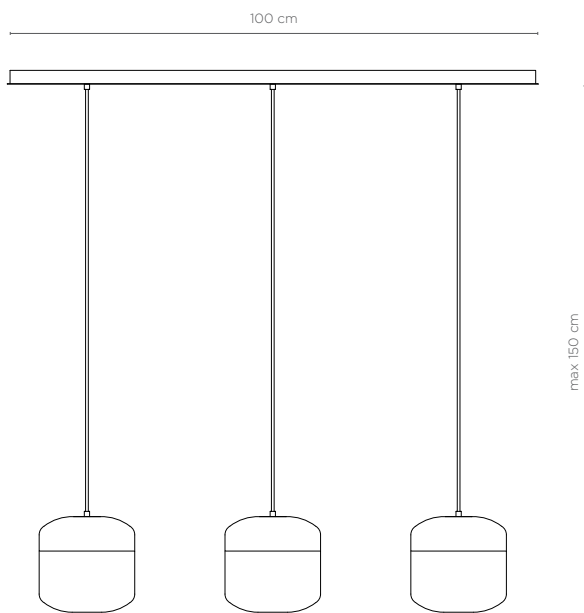

UNITED ALABASTER

SINCE 1969

COPPER

DESIGN JOAN CASANYES

COPPER 1, COPPER 6 Small

20-8770

Suspension lighting

Suspension lighting in copper plate with satin finish and white Gelsa alabaster. Transparent cable White or black satin ceiling base.

LED 5w per screen, E27, 3000K 230v

Structure

- Copper plate
- White Gelsa

COPPER

www.unitedalabaster.com

COPPER 3 Small 20-8770

Suspension lighting

Suspension lighting in copper plate with satin finish and white Gelsa alabaster. White / black textile cable White or black satin ceiling base.

LED 10w per screen, E27, 3000K 230v

Structure

- Copper plate
- White Gelsa

COPPER 1, COPPER 3 Big 20-8770

Suspension lighting

Suspension lighting in copper plate with satin finish and white Gelsa alabaster. White / black textile cable White or black satin ceiling base.

LED 10w per screen, E27, 3000K 230v

Structure

- Copper plate
- White Gelsa

COPPER

www.unitedalabaster.com