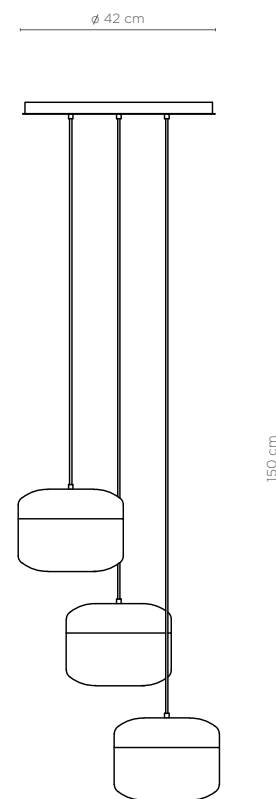

UNITED ALABASTER

SINCE 1969

COPPER

DESIGN JOAN CASANYES

COPPER 1, COPPER 6 Small

20-8770

Suspension lighting

Suspension lighting in copper plate with satin finish and white Gelsa alabaster. Transparent cable White or black satin ceiling base.

LED 5w per screen, E27, 3000K 230v

Structure

- Copper plate
- White Gelsa

COPPER

www.unitedalabaster.com

COPPER 3 Small 20-8770

Suspension lighting

Suspension lighting in copper plate with satin finish and white Gelsa alabaster. White / black textile cable White or black satin ceiling base.

LED 10w per screen, E27, 3000K 230v

Structure

- Copper plate
- White Gelsa

COPPER 1, COPPER 3 Big 20-8770

Suspension lighting

Suspension lighting in copper plate with satin finish and white Gelsa alabaster. White / black textile cable White or black satin ceiling base.

LED 10w per screen, E27, 3000K 230v

Structure

- Copper plate
- White Gelsa

COPPER

www.unitedalabaster.com