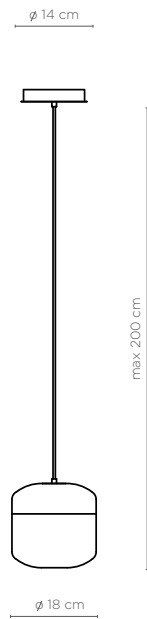

UNITED ALABASTER

SINCE 1969

COPPER

DESIGN JOAN CASANYES

COPPER 1, COPPER 6 Small

20-8770

Suspension lighting

Suspension lighting in copper plate with satin finish and white Gelsa alabaster. Transparent cable White or black satin ceiling base.

LED 5w per screen, E27, 3000K 230v

Structure

- Copper plate
- White Gelsa

COPPER

www.unitedalabaster.com

COPPER 3 Small 20-8770

Suspension lighting

Suspension lighting in copper plate with satin finish and white Gelsa alabaster. White / black textile cable White or black satin ceiling base.

LED 10w per screen, E27, 3000K 230v

Structure

- Copper plate
- White Gelsa

COPPER 1, COPPER 3 Big 20-8770

Suspension lighting

Suspension lighting in copper plate with satin finish and white Gelsa alabaster. White / black textile cable White or black satin ceiling base.

LED 10w per screen, E27, 3000K 230v

Structure

- Copper plate
- White Gelsa

COPPER

www.unitedalabaster.com