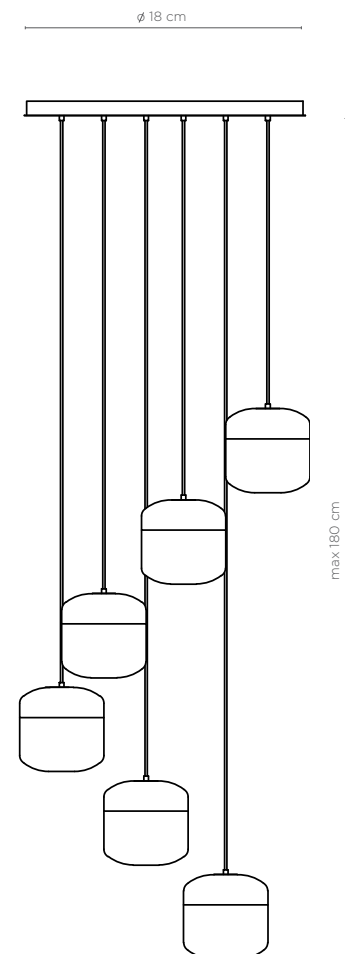

UNITED ALABASTER

SINCE 1969

COPPER

DESIGN JOAN CASANYES

COPPER 1, COPPER 6 Small

20-8770

Suspension lighting

Suspension lighting in copper plate with satin finish and white Gelsa alabaster. Transparent cable White or black satin ceiling base.

LED 5w per screen, E27, 3000K 230v

Structure

- Copper plate
- White Gelsa

COPPER

www.unitedalabaster.com

COPPER 3 Small 20-8770

Suspension lighting

Suspension lighting in copper plate with satin finish and white Gelsa alabaster. White / black textile cable White or black satin ceiling base.

LED 10w per screen, E27, 3000K 230v

Structure

- Copper plate
- White Gelsa

COPPER 1, COPPER 3 Big 20-8770

Suspension lighting

Suspension lighting in copper plate with satin finish and white Gelsa alabaster. White / black textile cable White or black satin ceiling base.

LED 10w per screen, E27, 3000K 230v

Structure

- Copper plate
- White Gelsa

COPPER

www.unitedalabaster.com