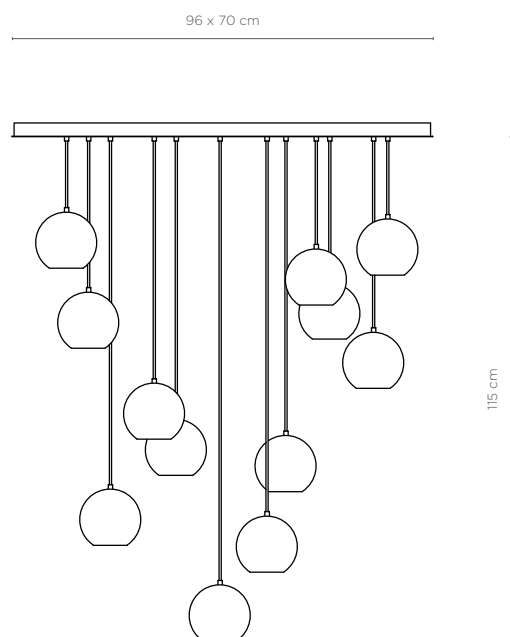

## BALLS RAIN 20-8620

Suspension lighting

Base in dark gray lacquered wood.  
12 spheres in White Gelsa Alabaster.

Transparent cables.

LED 12x2w, G9, 3000K, 230v

CE

### Structure

- Dark gray lacquered wood
- White Gelsa